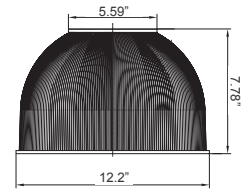

FACTORY-INSTALLED OPTION:

OPT-EM-CMC46

ACCESSORIES:

5.12" (W) X 8.98" (H)

CMC4-MCTP-DD-BK+CMC-CS-8FT-BK
CMC4-MCTP-DD-WH+CMC-CS-8FT-WH

5.12" (W) X 8.98" (H)

5.59" (W) X 7.78" (H) X 12.2" (D)

CMC4-MCTP-DD-BK+CMC-CS-8FT-BK+CMC4-PCR
CMC4-MCTP-DD-WH+CMC-CS-8FT-WH+CMC4-PCR

5.12" (W) X 36.98" (H)

CMC4-MCTP-DD-BK+CMC-SRK-218-5C-BK
CMC4-MCTP-DD-WH+CMC-SRK-218-5C-WH

5.12" (W) X 8.98" (H)

6.7" (W) X 4.59" (D)

CMC4-MCTP-DD-BK+CMC-CS-8FT-BK+CMC4-WPCK-BK
CMC4-MCTP-DD-WH+CMC-CS-8FT-WH+CMC4-WPCK-WH

5.12" (W) X 8.98" (H)

CMC4-MCTP-DD-BK+CMC-CS-8FT-BK+CMC4-DS14-BG
CMC4-MCTP-DD-WH+CMC-CS-8FT-WH+CMC4-DS14-WG

5.12" (W) X 8.98" (H)

4.92" (W) X 9.37" (H) X 14.25" (D)

CMC4-MCTP-DD-BK+CMC-CS-8FT-BK+CMC4-DS14-BG
CMC4-MCTP-DD-WH+CMC-CS-8FT-WH+CMC4-DS14-WG