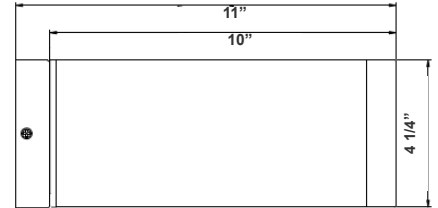

Project Name: _____

Note: _____

Type: _____

11"(H) X 4 1/4" (W) X 4"(D)

4" Cylinder, Pendant & Ceiling Cylinder Light, Aluminum Cylinder, White Aluminum Housing, Clear Glass Lens

Features

- Multi CCT: Selectable Multi-CCT & Power Switches on the back of the fixture(Dual Function)
- Triac Dimmable at 120V & 0-10V Dimming at 120-277V
- 7-Year Warranty
- Aluminum Base and Glass Lens