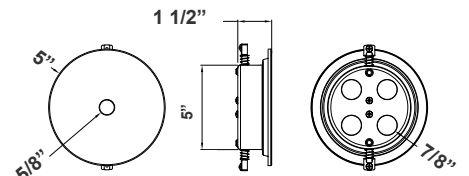

1 1/2"(H) X 5"(W) X 5"(D)